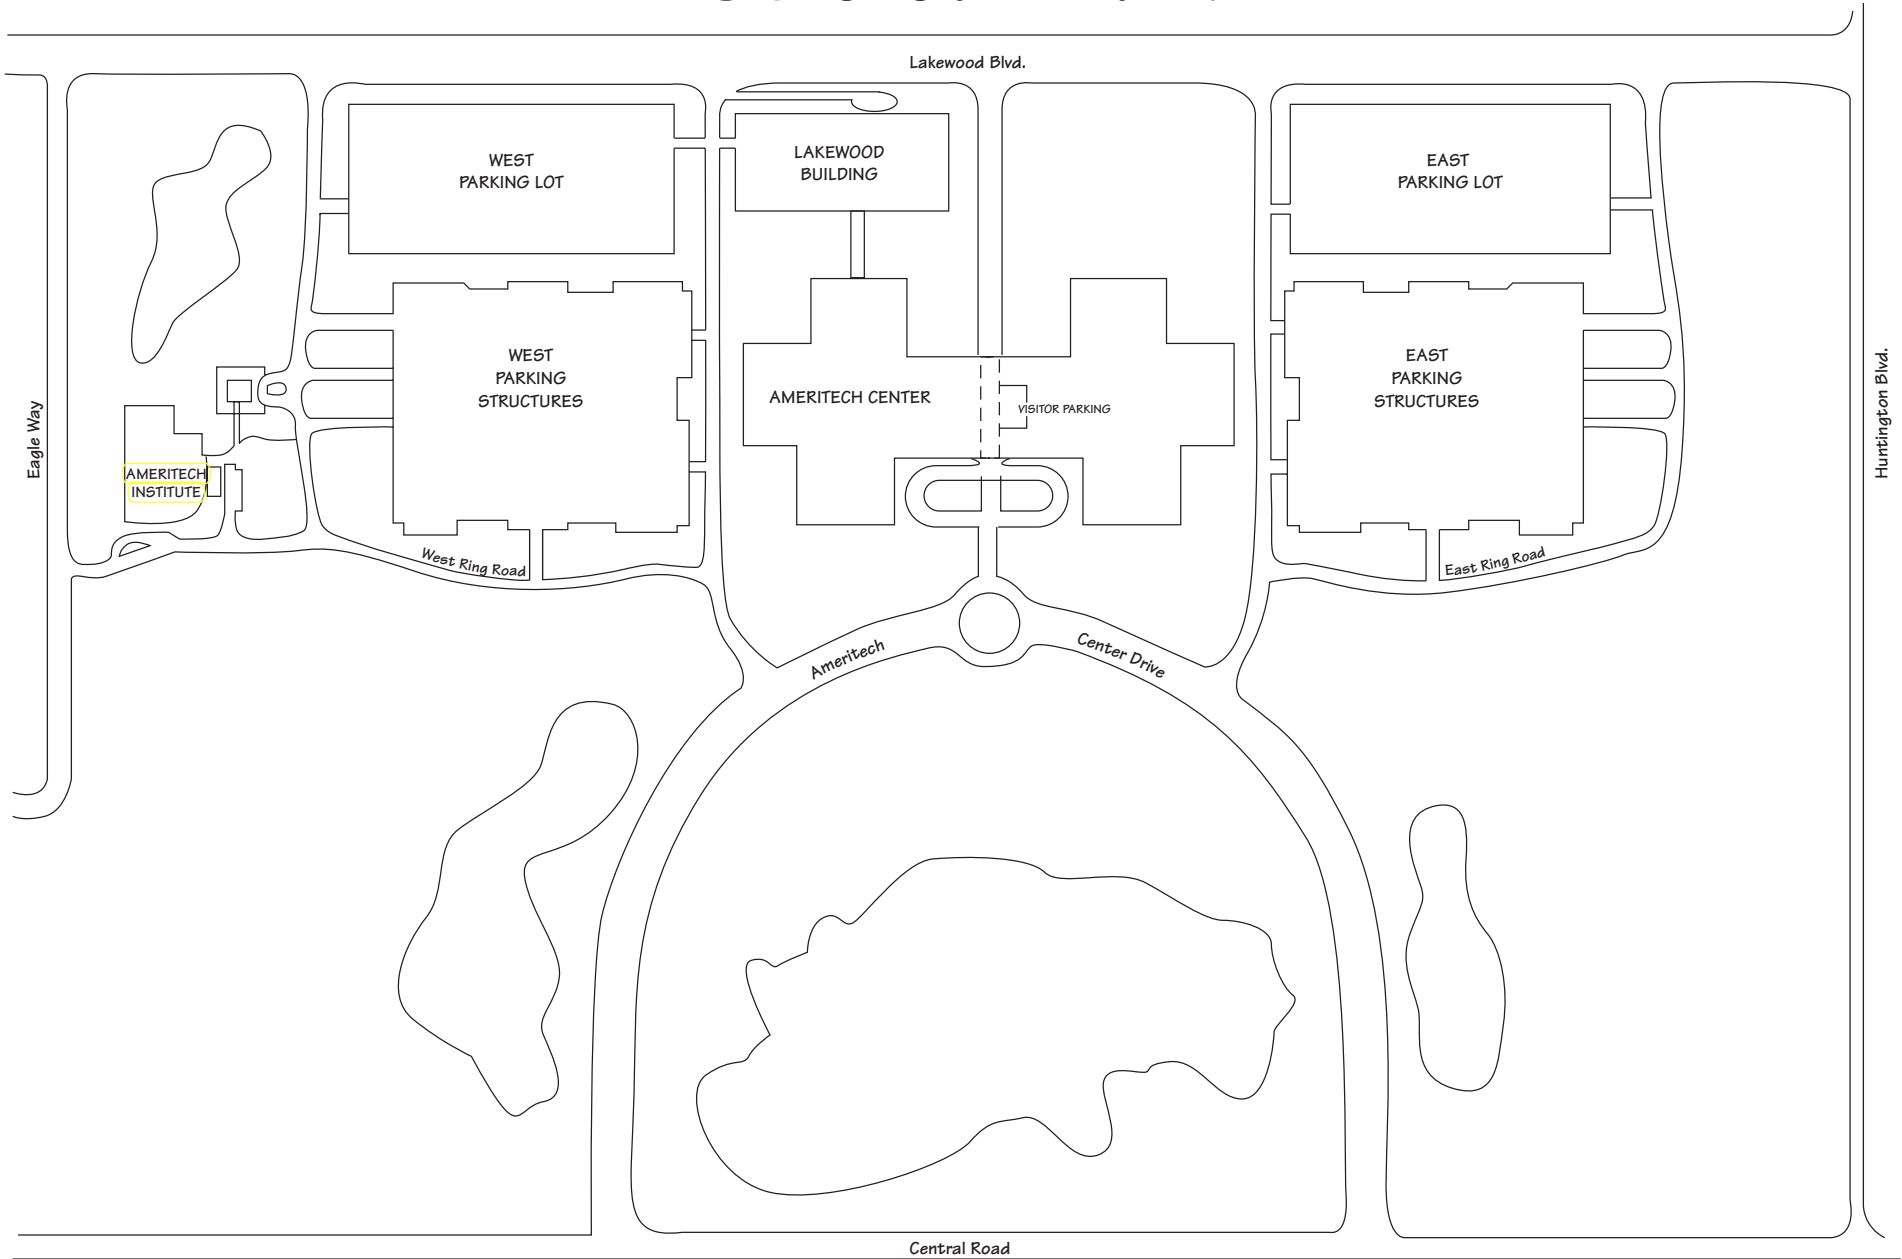

SBC CENTER

2000 W. Ameritech Center Drive, Hoffman Estates, IL 60196

ISSUED APRIL 2003

H300476